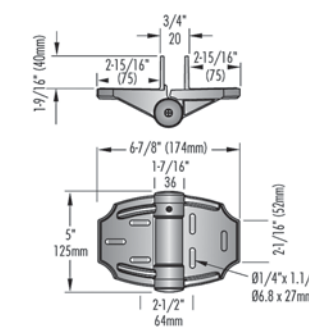

Product Code	
A-H-B-002	BLACK
A-H-W-002	WHITE

Heavy Duty Range
Gate size: 6'H x 4' W (1830 x 1220mm)
Gate gap set at 3/4" (19mm)

Product Code	
A-H-B-003	BLACK
A-H-W-003	WHITE

Heavy Duty Range
Gate size: 6'H x 4' W (1830 x 1220mm)
Adjusts for gate gap up to 5/8" to 1-3/8" (16mm to 35mm)

Product Code	
A-H-B-004	BLACK
A-H-W-004	WHITE

Quick & easy incremental tension adjustment

...per pair based on max. gate size 5'Hx3'W (1524x915mm) with maximum spacing between hinges.

Tested to 75,000 cycles

...per pair based on max. gate size 5'Hx3'W (1524x915mm) with maximum spacing between hinges.

Tested to 75,000 cycles

...per pair based on max. gate size 6'Hx4'W (1830x1220mm) with maximum spacing between hinges.

Tested to 200,000 cycles

...per pair based on max. gate size 6'Hx4'W (1830x1220mm) with maximum spacing between hinges.

Tested to 200,000 cycles