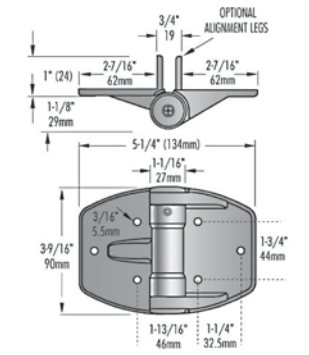

Regular Range
Gate size: 5'H x 3' W (1500 x 915mm)
Gate gap set at 3/4" (19mm)

Product Code	
A-H-B-001	BLACK
A-H-W-001	WHITE

Regular Range
Gate size: 5'H x 3' W (1500 x 915mm)
Adjusts gate gap up to 2" (51mm)

Product Code	
A-H-B-002	BLACK
A-H-W-002	WHITE

Heavy Duty Range
Gate size: 6'H x 4' W (1830 x 1220mm)
Gate gap set at 3/4" (19mm)

Product Code	
A-H-B-003	BLACK
A-H-W-003	WHITE

Heavy Duty Range
Gate size: 6'H x 4' W (1830 x 1220mm)
Adjusts for gate gap up to 5/8" to 1-3/8" (16mm to 35mm)

Product Code	
A-H-B-004	BLACK
A-H-W-004	WHITE

Quick & easy incremental tension adjustment

...per pair based on max. gate size 5'Hx3'W (1524x915mm) with maximum spacing between hinges.

Tested to 75,000 cycles

...per pair based on max. gate size 5'Hx3'W (1524x915mm) with maximum spacing between hinges.

Tested to 75,000 cycles

...per pair based on max. gate size 6'Hx4'W (1830x1220mm) with maximum spacing between hinges.