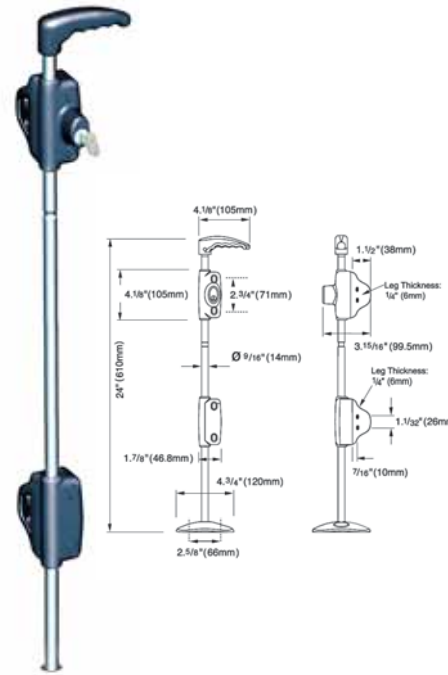

Lokk•Bolt®

Lockable, Stainless Steel Privacy & Security Drop Bolt

This cane-bolt is a superbly stylish and long-lasting privacy & security drop-bolt made from super-tough engineering polymers and 316-grade stainless steel rod. This key-lockable device is 24" long and is quick and easy to install.

The clever bolt retention grooves mean this cane-bolt will never drop, drag, bend or grind across driveways!

It can be keyed-alike to most doors (by a professional locksmith).

Product Code	
A-H-B-005	BLACK
A-H-W-005	WHITE

Gate•Stop

'Soft & Quiet'

The ideal alignment device for preventing hinge, latch and gate damage, and for prolonging gate life. A rubber buffer protects against "gate slam".

Product Code	
A-H-B-006	BLACK
A-H-W-006	WHITE

Gate•Handle

Modern, ergonomic designed gate handle is guaranteed against rusting and staining. Fits left-hand and right-hand opening gates.

Product Code	
A-H-B-007	BLACK
A-H-W-007	WHITE

ENDURIS®

Discovering New Boundaries