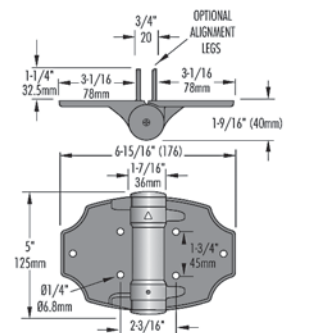

Regular Range
Gate size: 5'H x 3' W (1500 x 915mm)
Gate gap set at 3/4" (19mm)

Product Code	
A-H-B-001	BLACK
A-H-W-001	WHITE

Regular Range
Gate size: 5'H x 3' W (1500 x 915mm)
Adjusts gate gap up to 2" (51mm)

Product Code	
A-H-B-002	BLACK
A-H-W-002	WHITE

Heavy Duty Range
Gate size: 6'H x 4' W (1830 x 1220mm)
Gate gap set at 3/4" (19mm)

Product Code	
A-H-B-003	BLACK
A-H-W-003	WHITE

Heavy Duty Range
Gate size: 6'H x 4' W (1830 x 1220mm)
Adjusts for gate gap up to 5/8" to 1-3/8" (16mm to 35mm)

Product Code	
A-H-B-004	BLACK
A-H-W-004	WHITE

Quick & easy incremental tension adjustment

...per pair based on max. gate size 5'Hx3'W (1524x915mm) with maximum spacing between hinges.

Tested to 75,000 cycles

...per pair based on max. gate size 5'Hx3'W (1524x915mm) with maximum spacing between hinges.

Tested to 75,000 cycles

...per pair based on max. gate size 6'Hx4'W (1830x1220mm) with maximum spacing between hinges.