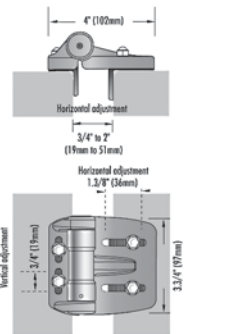

Regular Range
Gate size: 5'H x 3' W (1500 x 915mm)
Gate gap set at 3/4" (19mm)

Product Code	
A-H-B-001	BLACK
A-H-W-001	WHITE

Regular Range
Gate size: 5'H x 3' W (1500 x 915mm)
Adjusts gate gap up to 2" (51mm)

Product Code	
A-H-B-002	BLACK
A-H-W-002	WHITE

Heavy Duty Range
Gate size: 6'H x 4' W (1830 x 1220mm)
Gate gap set at 3/4" (19mm)

Product Code	
A-H-B-003	BLACK
A-H-W-003	WHITE

Heavy Duty Range
Gate size: 6'H x 4' W (1830 x 1220mm)
Adjusts for gate gap up to 5/8" to 1-3/8" (16mm to 35mm)

Product Code	
A-H-B-004	BLACK
A-H-W-004	WHITE

Quick & easy incremental tension adjustment

...per pair based on max. gate size 5'Hx3'W (1524x915mm) with maximum spacing between hinges.

Tested to 75,000 cycles

...per pair based on max. gate size 5'Hx3'W (1524x915mm) with maximum spacing between hinges.

Tested to 75,000 cycles

...per pair based on max. gate size 6'Hx4'W (1830x1220mm) with maximum spacing between hinges.